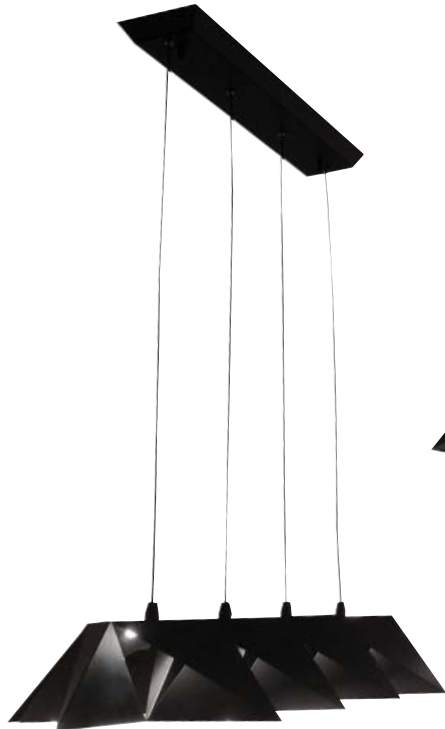

## PF98 Series

LED Fixture family in a Black finish

- 3000K
- OAH: 78"
- Pendant only Ht.: 4"

### PF98-4LBR-BLK

4 Light LED Bar

- 4 x 7W
- 1500 lm

### PF98-6LPE-BLK

6 Light LED Pendant

- 6 x 7W
- 2000 lm

### PF98-1LPE-BLK

1 Light LED Pendant

- 7W
- 400 lm