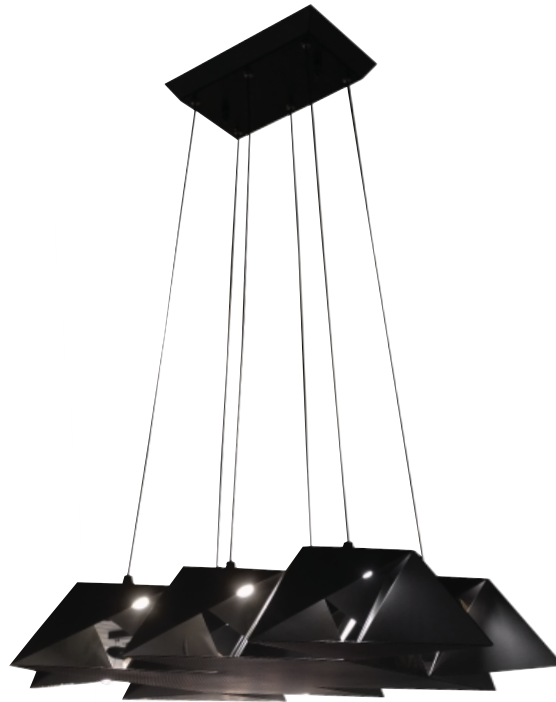

## PF98 Series

LED Fixture family in a Black finish

- 3000K
- OAH: 78"
- Pendant only Ht.: 4"

### PF98-4LBR-BLK

4 Light LED Bar

- 4 x 7W
- 1500 lm

### PF98-6LPE-BLK

6 Light LED Pendant

- 6 x 7W
- 2000 lm

### PF98-1LPE-BLK

1 Light LED Pendant

- 7W
- 400 lm