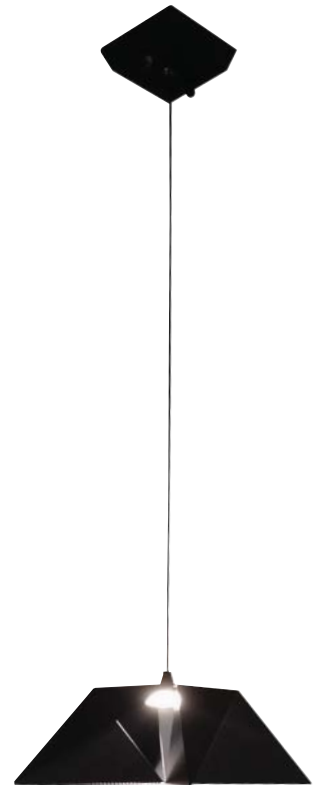

## PF98 Series

LED Fixture family in a Black finish

- 3000K
- OAH: 78"
- Pendant only Ht.: 4"

### PF98-4LBR-BLK

4 Light LED Bar

- 4 x 7W
- 1500 lm

### PF98-6LPE-BLK

6 Light LED Pendant

- 6 x 7W
- 2000 lm