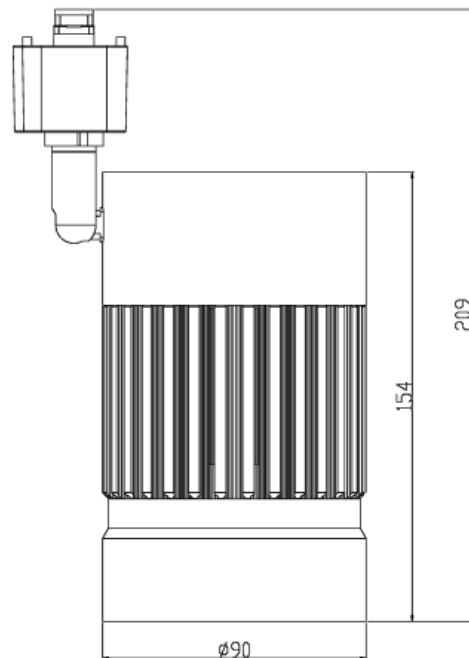

### Description

45 watt Integrated LED Track cylinder

- Directional light source providing 90° vertical aiming capability with 320° horizontal rotation
- Head length: 6.1", Dia.: 3.5"
- OAH: 8.2" (max.)
- Cree® XLamp® COB LED
- NOT Dimmable
- 38° beam spread - 24° and 60° degree lenses available. Model #'s: **BSL467-24** and **BSL467-60**
- DLC Listed
- 5 YEAR Warranty

### LED info:

W	45
CCT	3000K
lm	4800
lm/W	110
CRI	83+

mm's

120V, 60Hz, 45W.

Conforms to UL Std. 1574

Certified to CSA Standard C22.2 No. 9.0

**CAUTION** - To reduce the risk of fire and electric shock, use only with KL track "T2, T4, T6, T8" series Track system.