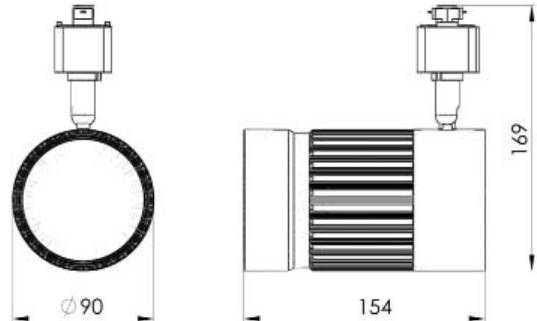

## TLED-04

### Description

45 watt Integrated LED Track cylinder

- Directional light source providing 90° vertical aiming capability with 320° horizontal rotation
- Head length: 6.1", Dia.: 3.5"
- OAH: 8.2" (max.)
- Cree® XLamp® COB LED
- NOT Dimmable
- 38° beam spread - 24° and 60° degree lenses available. Model #'s: **BSL467-24** and **BSL467-60**
- DLC Listed
- 5 YEAR Warranty

### LED info:

W	45
CCT	3000K
lm	4800
lm/W	110
CRI	83+

mm's

120V, 60Hz, 45W.

Conforms to UL Std. 1574

Certified to CSA Standard C22.2 No. 9.0

**CAUTION** - To reduce the risk of fire and electric shock, use only with KL track "T2, T4, T6, T8" series Track system.