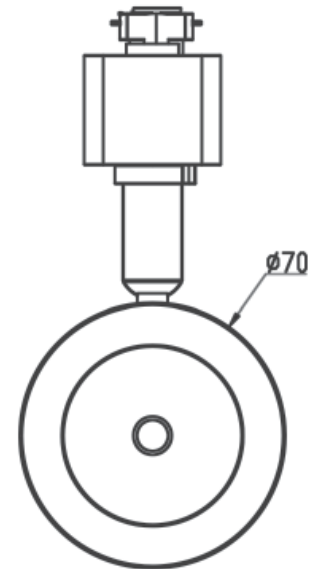

PRODUCT SPECIFICATIONS

TLED-12DW

Description

15 watt DIM-to-WARM Integrated LED Track cylinder

- Directional light source providing 90° vertical aiming capability with 320° horizontal rotation
 - Head length: 5", Dia.: 2.75"
 - OAH: 6" (max.)
 - Sharp LED
 - Dimmer compatible (with TRIAC controls)
 - Dims from 3000K to 2000K
 - 38° beam spread - 20° and 60° degree lenses available
- Model #'s: **BSL5-20** and **BSL5-60**

LED info:

W	15
CCT	2800K
lm	900
lm/W	54
CRI	95+

mm's

120V, 60Hz, 15W.

Conforms to UL Std. 1574

Certified to CSA Standard C22.2 No. 9.0

CAUTION - To reduce the risk of fire and electric shock, use only with KL track "T2, T4, T6, T8" series Track system.

FOR USE WITH CEILING MOUNTED TRACK ONLY.

LED light cannot be replaced.

Available Finishes Model #

Black	TLED-12DW-BLK
Brushed Steel	TLED-12DW-BST
White	TLED-12DW-WH