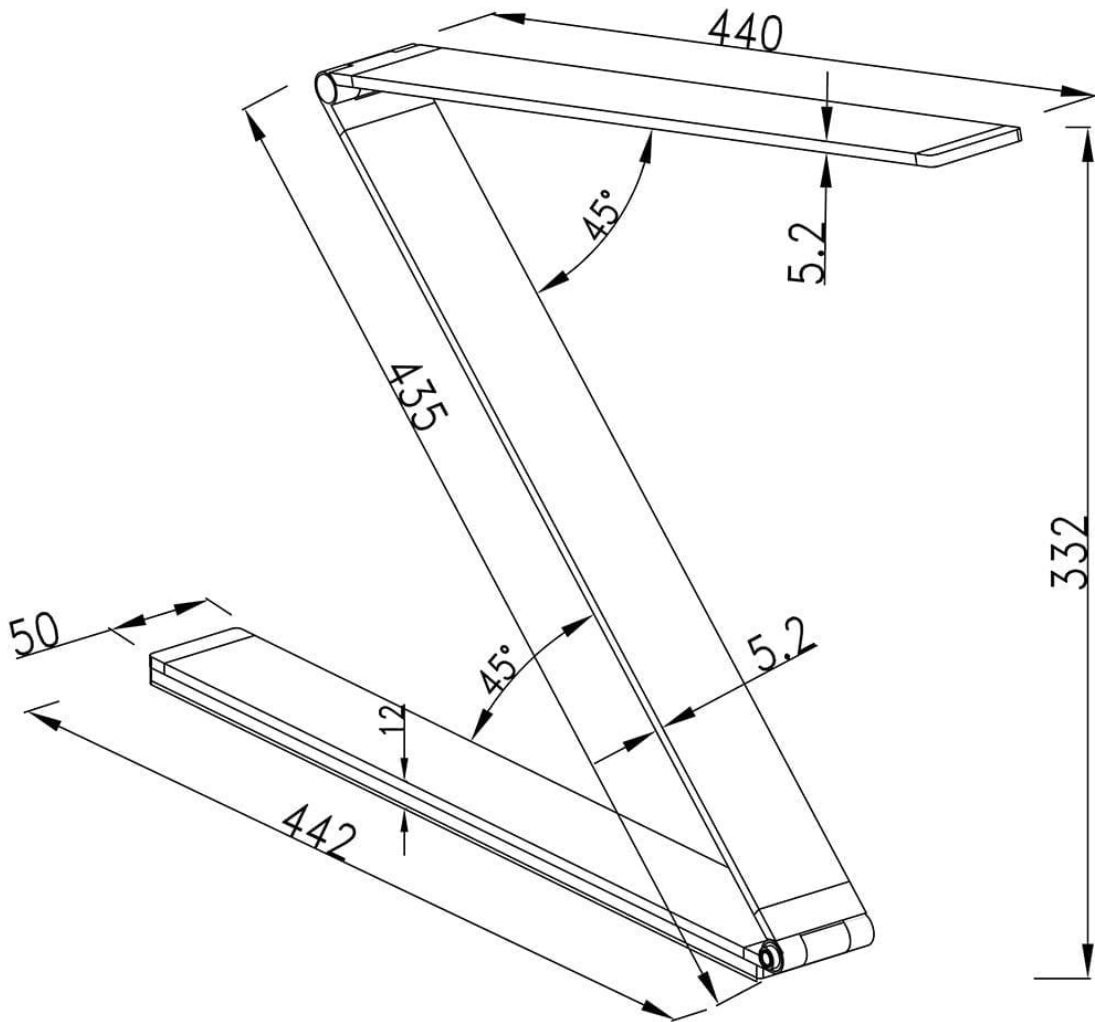

ZEE Black Desk Lamp

<https://www.lightingupcetera.com/wp-content/uploads/2021/11/pdf-8618.png>

Model No. PTL8618-BLK

PTL-8618

unit: mm