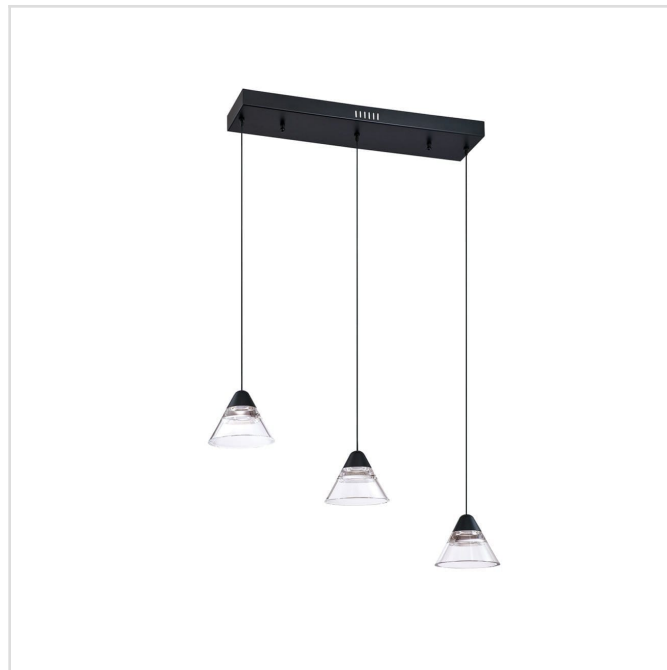

# GEO 3-Light Black LED Bar

Model No. PF213-3LBR-BLK

GEO 3-Light LED Bar in a Black finish with Clear Acrylic shades

- Black finish with Clear Acrylic
- OAW: 26 in., 3x6W, 970 lm
- Pendant Wd: 5.5 in., Ht: 4.5 in.
- Color Temp: 3000K
- OAH-Max/Min: 85 in./6.5 in.
- Dimmable

**Collection:** GEO

**Finish:** Black

# GEO 3-Light Black LED Bar

Model No. PF213-3LBR-BLK

---

# GEO 3-Light Black LED Bar

Model No. PF213-3LBR-BLK