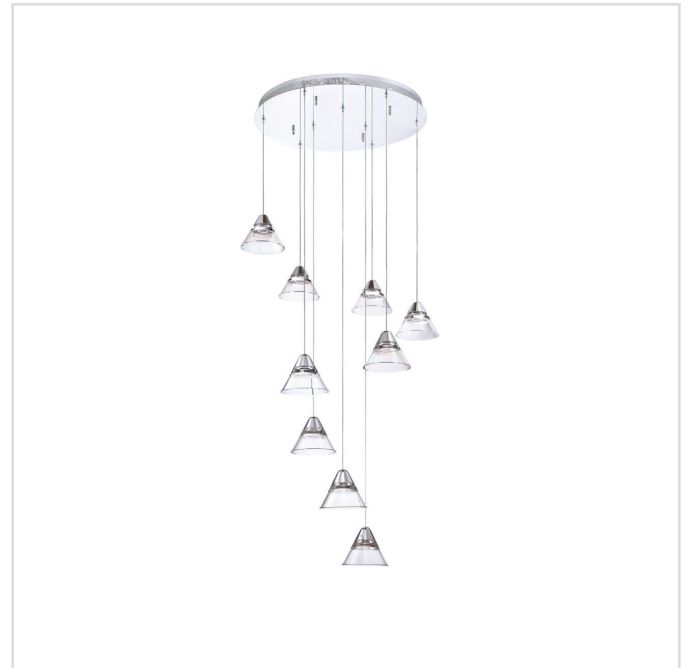

GEO 9-Light Chrome LED Pan

<https://www.hendallighting.com/wp-content/uploads/2021/11/pdf-100-000.png>

Model No. PF213-9LPA-CH

GEO 9-Light LED Pan in a Chrome finish with Clear Acrylic shades

- Chrome finish with Clear Acrylic
- OAW: 25 in., 9x6W, 2800 lm
- Pendant Wd: 5.5 in., Ht: 4.5 in.
- Color Temp: 3000K
- OAH-Max/Min: 124 in./7 in.
- Dimmable

Collection: GEO

Finish: Chrome

Your Details

Project:

Fixture Type/Qty.:

Location:

Contact info:

GEO 9-Light Chrome LED Pan

<https://www.hendalighting.com/wp-content/uploads/2021/11/pdf-100.png>

Model No. PF213-9LPA-CH

Product Specifications

OAH (in.):

Overall Width (in.): 25

Depth (in.): 25

Extension (in.):

Bulb: Integrated LED

GEO 9-Light Chrome LED Pan

Model No. PF213-9LPA-CH