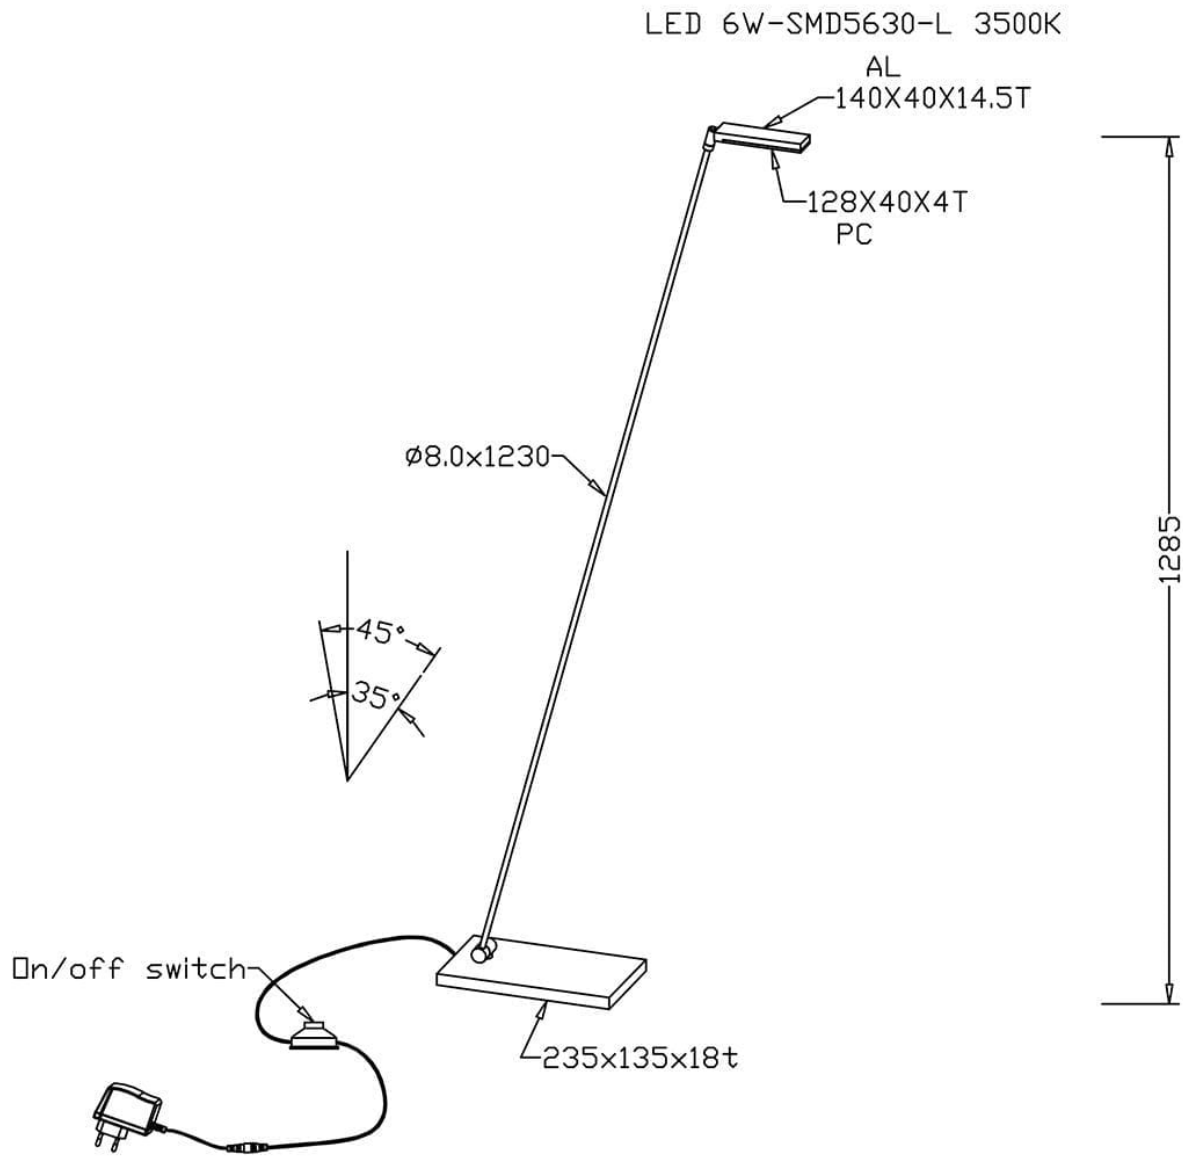

<https://www.lightingupcetera.com/wp-content/uploads/2021/11/pdf-lexx.png>

Model No. FL4076-SN

Product Specifications

OAH (in.): 50

Overall Width (in.): 5

Depth (in.): 15

Bulb type: Integrated LED

Bulb wattage (watts):

Number of Bulbs:

Bulb included:

Control: Foot Switch

LED info - Watts (W): 6

LED info - Lumens (lm): 550

LED info - lm/W: 92

LED info - CCT: 3000K

LED info - CRI: 80+

LED Reading Light info - Watts:

LED Reading Light info - lm:

LED Reading Light info - lm/W:

LED Reading Light info - CCT:

LED Reading Light info - CRI:

Net Weight (lb): 6.2

Net Weight (kg): 2.8

Certifications and Listings: QAI

Warranty: 3 years

LEXX Satin Nickel Floor Lamp

Model No. FL4076-SN

INPUT:AC 220~240V 50HZ
OUTPUT:DC 24V 350mA