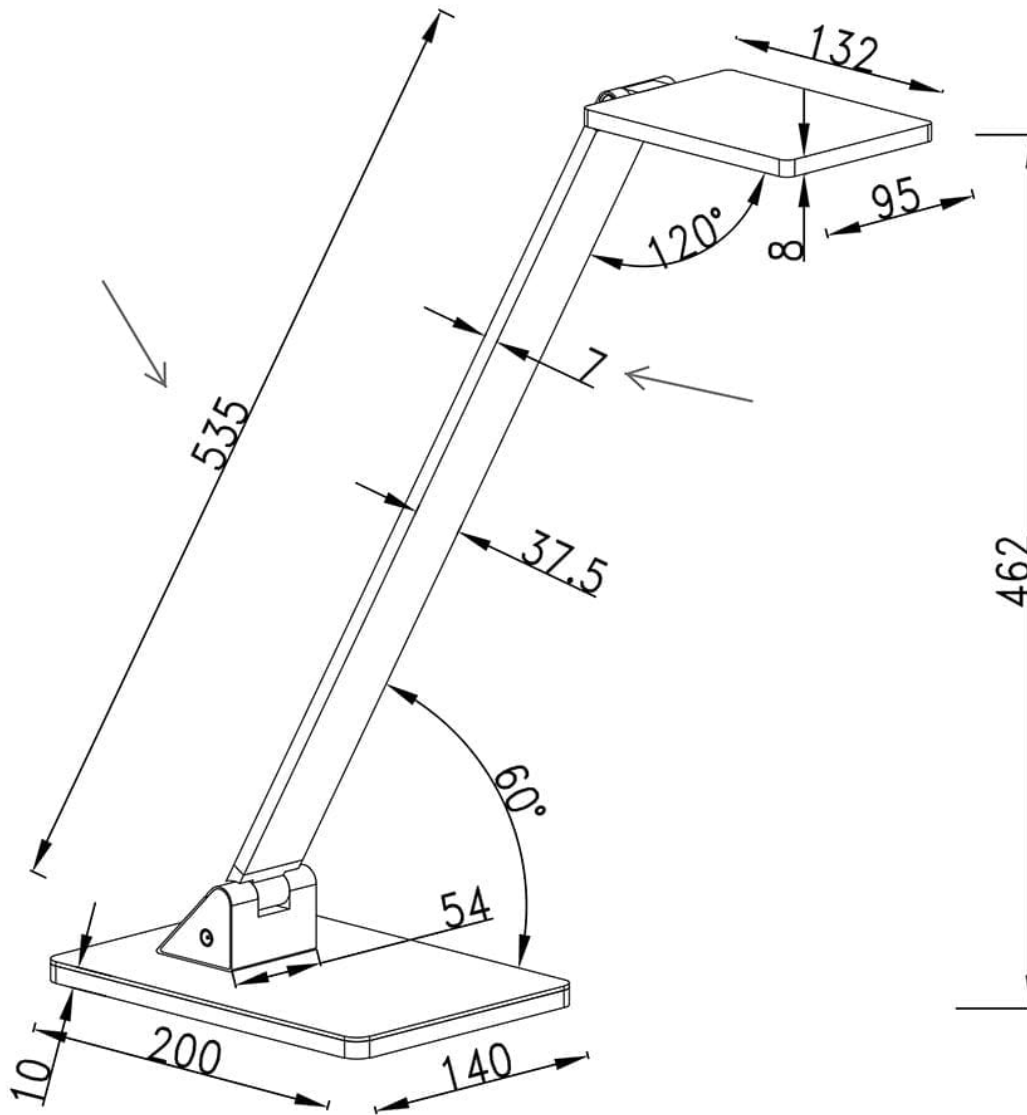

# RECO Aluminum Desk Lamp

<https://www.hendalighting.com/wp-content/uploads/2021/11/pdf-800.jpg>

Model No. PTL8420-AL

RECO LED Desk Lamp in an Aluminum finish

- Anodized finish
- 3 level Touch dimmer
- OAH 20" (adjustable)
- Base dimensions: 5.5" x 8"
- Stem adjusts vertically to 60° at base; Shade adjusts 120°

## Product Specifications

**OAH (in.):** 20

**Overall Width (in.):** 5.5

**Depth (in.):** 18

**Bulb type:** Integrated LED

**Bulb wattage (watts):**

**Number of Bulbs:**

**Bulb included:**

**Control:** 3 level Touch

**LED info - Watts (W):** 10

**LED info - Lumens (lm):** 750

**LED info - lm/W:** 75

**LED info - CCT:** 3000K

**LED info - CRI:** 80+

**LED Reading Light info - Watts:**

**LED Reading Light info - lm:**

# RECO Aluminum Desk Lamp

Model No. PTL8420-AL

unit:mm