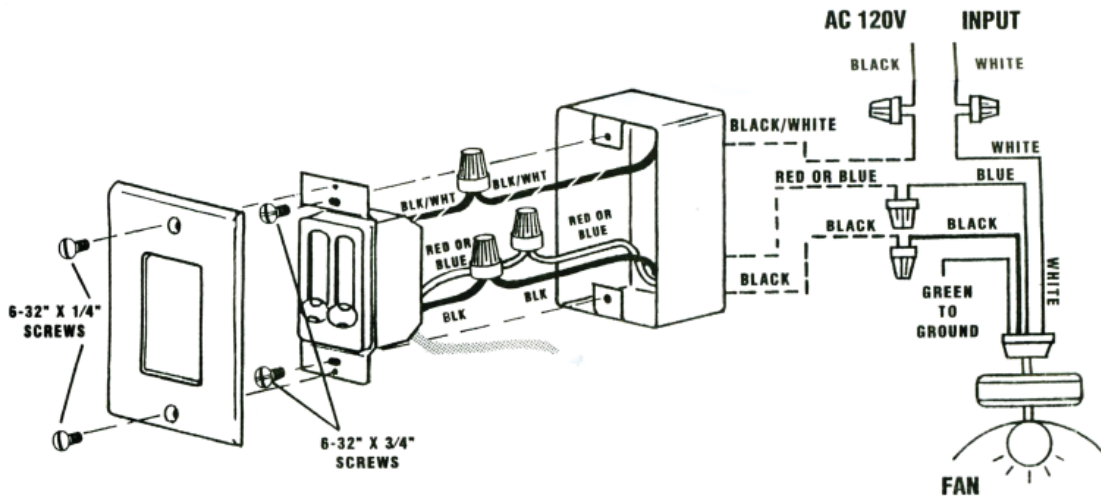

PRODUCT SPECIFICATIONS

FC-2L

Description

Fan Motor Speed and LED Light Dimmer Control with Dual Sliders

- Mounts in Single Wall Switch box
- Fits Decora style plate (included)
- Dual Sliders
- 4 Speeds
- Full Range LED Dimmer
- White Finish
- Requires 3 wire + ground installation

120 VAC / 60 Hz
 Fan load: 1.25A max.
 Light: 300W max.

Project:	
Fixture Type:	
Location:	
Contact info:	