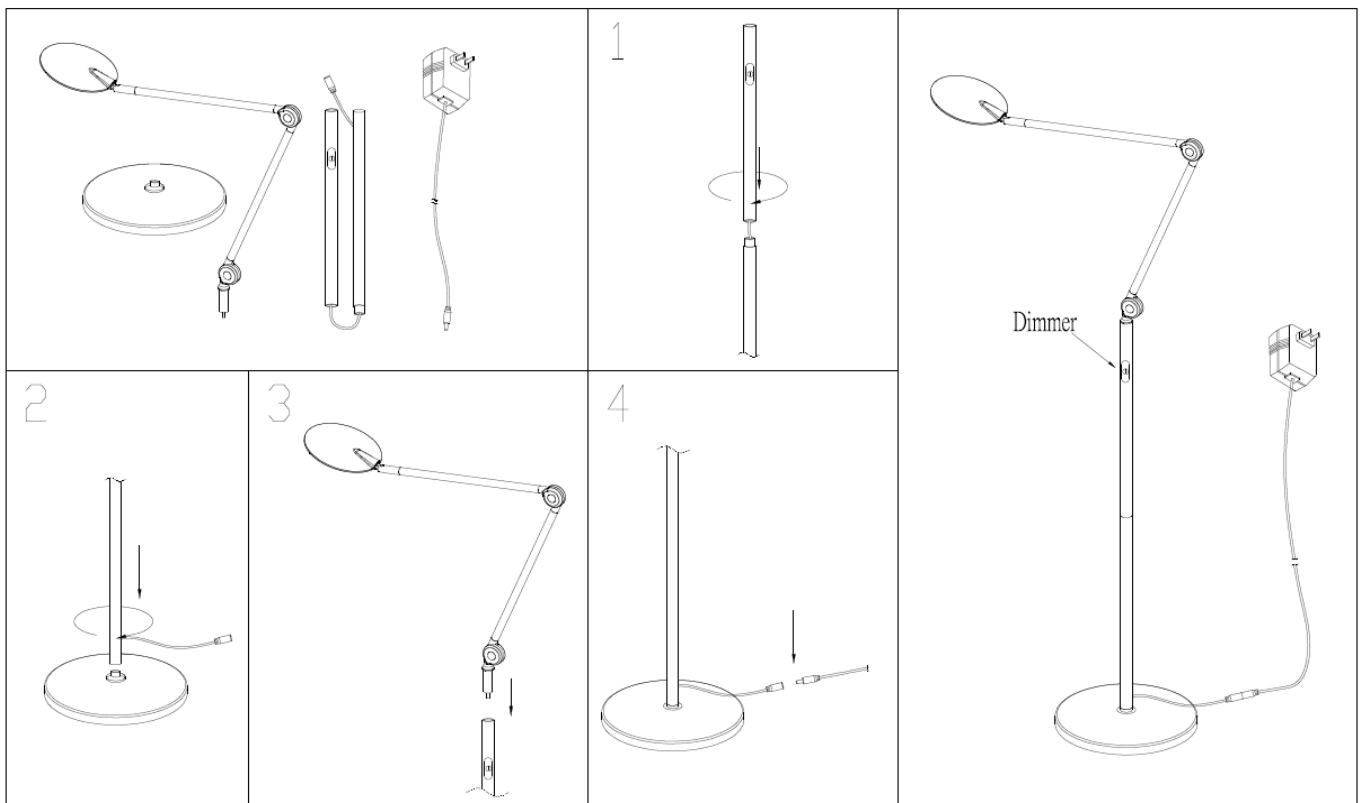

## Safety Instructions

- **CAUTION: All electrical connections should be performed by a qualified electrician.**
- Follow and save these instructions.
- Always disconnect power at circuit breaker or unplug from wall outlet before servicing.
- Safety warnings are placed on the power cord and must be read before plugging in your lamp.

**On/Off 3 Level touch dimmer:  
Brightest-Med.-Low-Off**